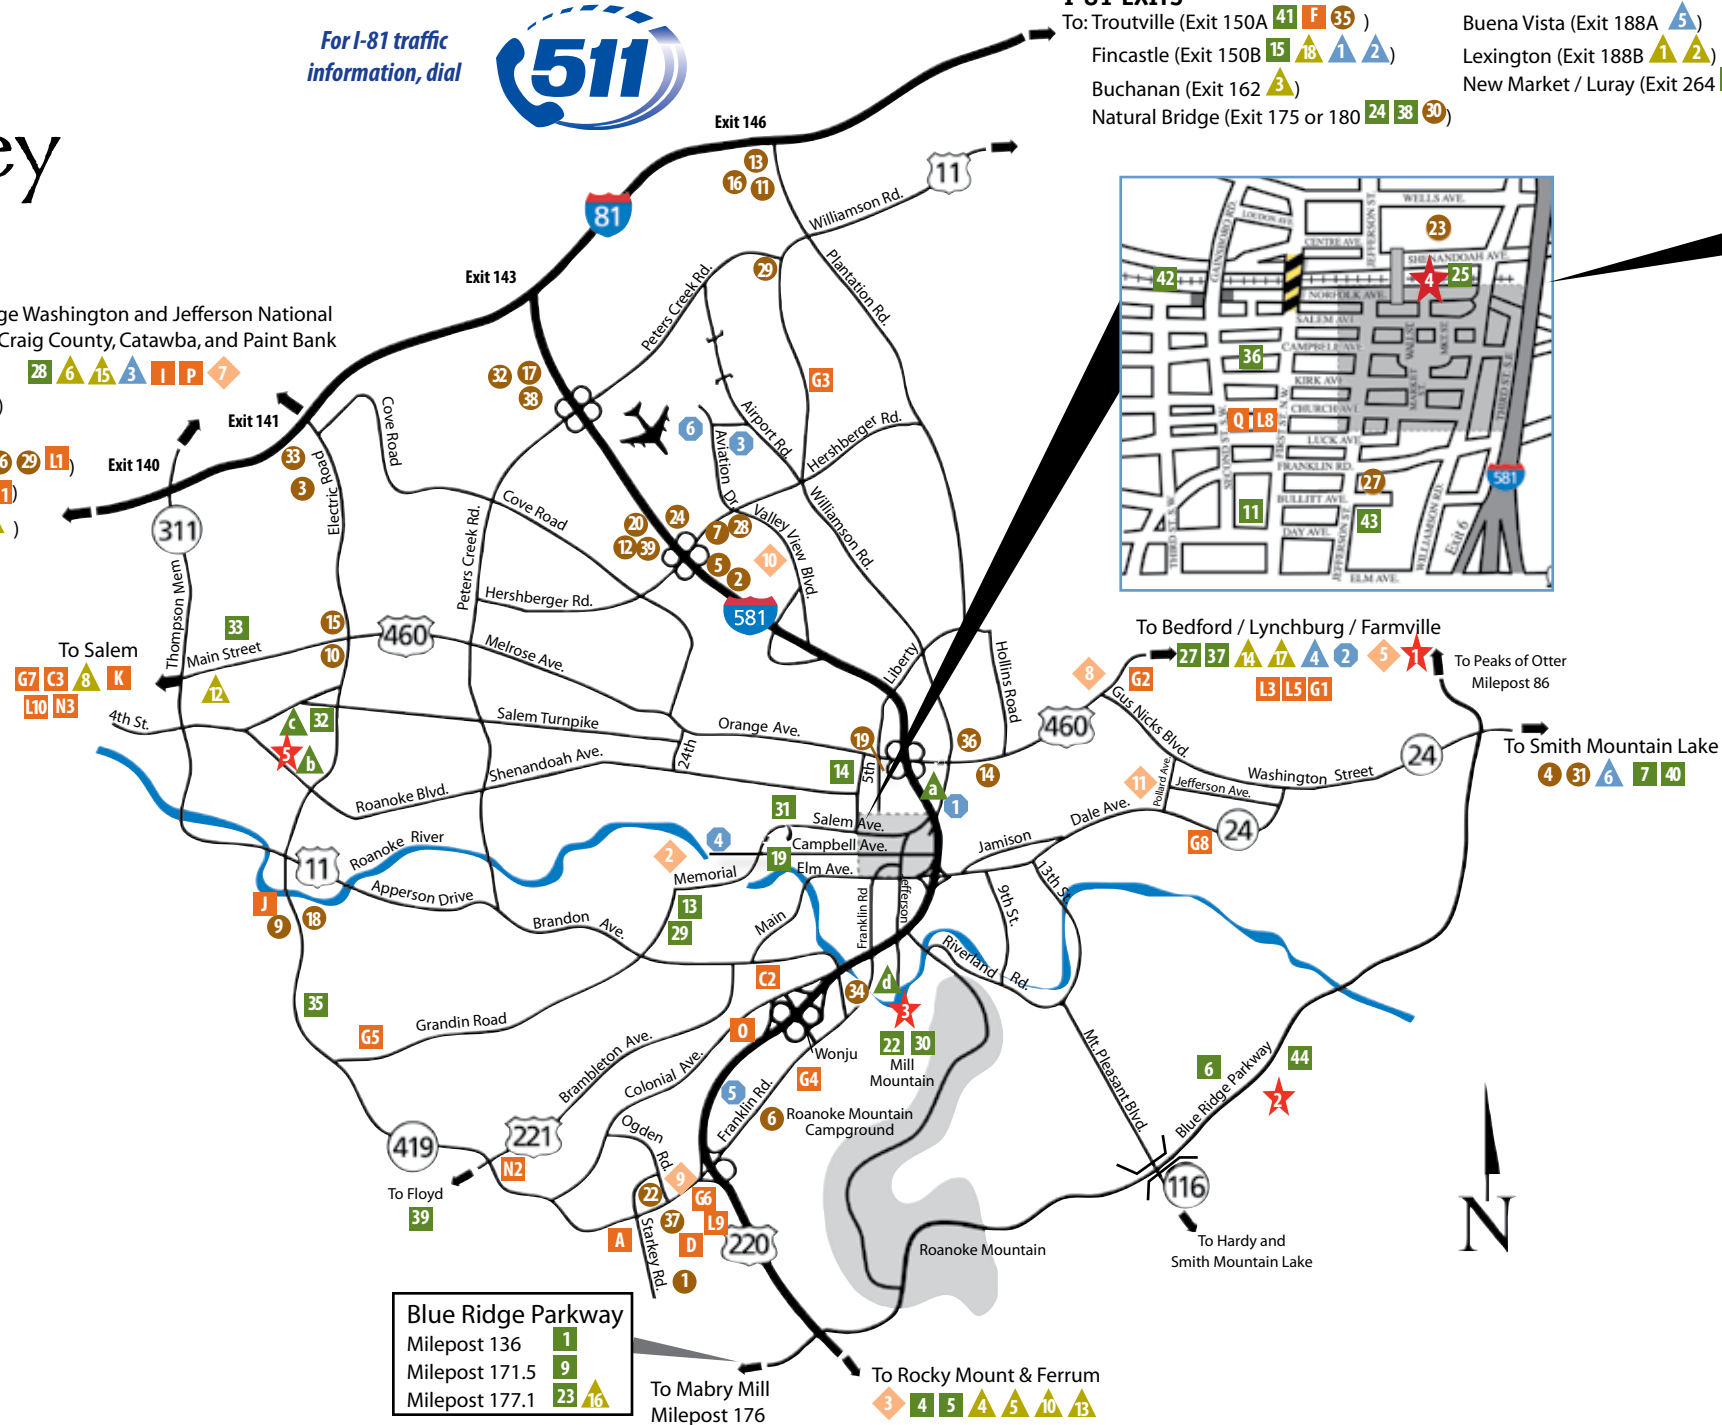

Greater Roanoke Valley

For I-81 traffic information, dial

I-81 EXITS

- To: Salem Exits (Exit 137 **8 21 25**)
- Dixie Caverns (Exit 132 **10**)
- Blacksburg (Exit 118B **17 9 26 29 L1**)
- Christiansburg (Exit 118C **L2 N1**)
- Christiansburg (Exit 114 **7 11**)
- Radford (Exit 109 **L7**)
- Galax (Exit 81 **L4**)
- Marion (Exit 45 **L6**)

I-81 EXITS

- To: Troutville (Exit 150A **41 F 35**)
- Fincastle (Exit 150B **15 18 1 2**)
- Buchanan (Exit 162 **3**)
- Natural Bridge (Exit 175 or 180 **24 38 30**)

- Buena Vista (Exit 188A **5**)
- Lexington (Exit 188B **1 2**)
- New Market / Luray (Exit 264 **20**)

LEGEND

- Attractions
- Bed & Breakfasts/Cottages
- Civic Centers/Stadium
- Dining
- Golf Courses
- Hotels/Motels
- Shopping/Antiques
- Travel Related
- Visitor Information Centers

Directions to Roanoke Valley Visitor Information Center From Interstate 81
I-81, Exit 143 / I-581, to Exit 5
Follow signs.

581 Exits	
• Peters Creek Road	2S, 2N
• Hershberger Road	3E, 3W
• Valley View Blvd (Northbound only)	3C
• Orange Avenue	4E, 4W
• Williamson Road to Downtown	5
• Elm Avenue	6

Blue Ridge Parkway
Milepost 136 **1**
Milepost 171.5 **9**
Milepost 177.1 **23 16**

To Mabry Mill Milepost 176 **3 4 5 4 5 10 13**

To Rocky Mount & Ferrum **3 4 5 4 5 10 13**